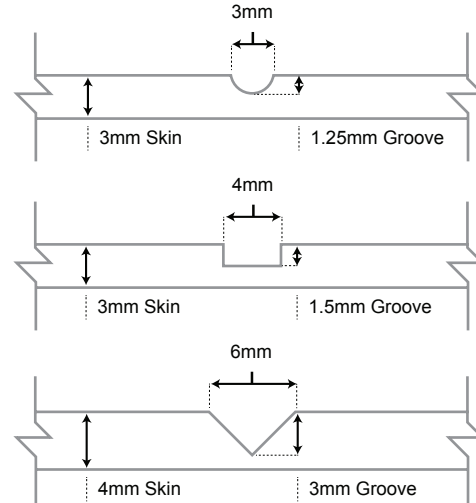

Illustration represents a 1980x760 door

Standard Groove Shapes

Skin Options (V Groove available in 4mm or thicker skins)

| | BT | BB | BLE | BHE | MR | PH | PW | NP |
|------|-----|-----|-----|-----|----|------|---------|----|
| 310 | 110 | 110 | 110 | 110 | X | 1760 | 90 | 1 |
| 360 | 110 | 110 | 110 | 110 | X | 1760 | 140 | 1 |
| 410 | 110 | 110 | 110 | 110 | X | 1760 | 95 | 2 |
| 460 | 110 | 110 | 110 | 110 | X | 1760 | 120 | 2 |
| 510 | 110 | 110 | 110 | 110 | X | 1760 | 96.66 | 3 |
| 560 | 110 | 110 | 110 | 110 | X | 1760 | 113.33 | 3 |
| 610 | 110 | 110 | 110 | 110 | X | 1760 | 97.5 | 4 |
| 660 | 110 | 110 | 110 | 110 | X | 1760 | 110 | 4 |
| 710 | 110 | 110 | 110 | 110 | X | 1760 | 98 | 5 |
| 760 | 110 | 110 | 110 | 110 | X | 1760 | 108 | 5 |
| 810 | 110 | 110 | 110 | 110 | X | 1760 | 98.33 | 6 |
| 860 | 110 | 110 | 110 | 110 | X | 1760 | 106.67 | 6 |
| 910 | 110 | 110 | 110 | 110 | X | 1760 | 98.571 | 7 |
| 960 | 110 | 110 | 110 | 110 | X | 1760 | 105.714 | 7 |
| 1000 | 110 | 110 | 110 | 110 | X | 1760 | 97.5 | 8 |
| 1100 | 110 | 110 | 110 | 110 | X | 1760 | 97.778 | 9 |
| 1200 | 110 | 110 | 110 | 110 | X | 1760 | 98 | 10 |