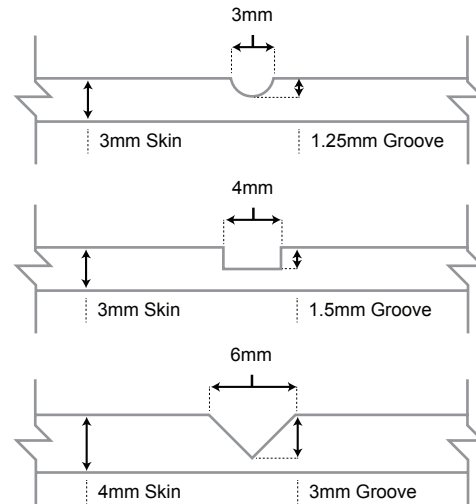

Illustration represents a 1980x760 door

### Standard Groove Shapes

### Skin Options ( V Groove available in 4mm or thicker )

|      | BT  | BB  | BLE | BHE | MR | PH     | PW  | NP |
|------|-----|-----|-----|-----|----|--------|-----|----|
| 310  | 110 | 110 | 110 | 110 | x  | 97.778 | 90  | 18 |
| 360  | 110 | 110 | 110 | 110 | x  | 97.778 | 140 | 18 |
| 410  | 110 | 110 | 110 | 110 | x  | 97.778 | 190 | 18 |
| 460  | 110 | 110 | 110 | 110 | x  | 97.778 | 240 | 18 |
| 510  | 110 | 110 | 110 | 110 | x  | 97.778 | 290 | 18 |
| 560  | 110 | 110 | 110 | 110 | x  | 97.778 | 340 | 18 |
| 610  | 110 | 110 | 110 | 110 | x  | 97.778 | 390 | 18 |
| 660  | 110 | 110 | 110 | 110 | x  | 97.778 | 440 | 18 |
| 710  | 110 | 110 | 110 | 110 | x  | 97.778 | 490 | 18 |
| 760  | 110 | 110 | 110 | 110 | x  | 97.778 | 540 | 18 |
| 810  | 110 | 110 | 110 | 110 | x  | 97.778 | 590 | 18 |
| 860  | 110 | 110 | 110 | 110 | x  | 97.778 | 640 | 18 |
| 910  | 110 | 110 | 110 | 110 | x  | 97.778 | 690 | 18 |
| 960  | 110 | 110 | 110 | 110 | x  | 97.778 | 740 | 18 |
| 1000 | 110 | 110 | 110 | 110 | x  | 97.778 | 780 | 18 |
| 1100 | 110 | 110 | 110 | 110 | x  | 97.778 | 880 | 18 |
| 1200 | 110 | 110 | 110 | 110 | x  | 97.778 | 980 | 18 |